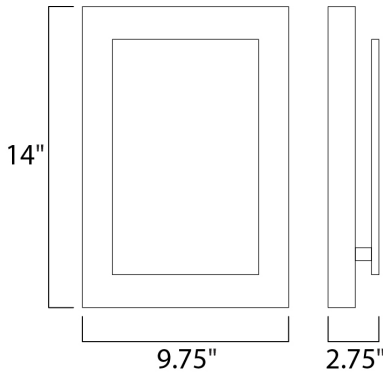

PRODUCT DESCRIPTION

MEASUREMENTS

DIMENSION : 9.75" W x 14" H x 2.75" Ext
 MAX OAH : 2.75" OAH 9.84" W x 0.98" H
 HANGING WEIGHT : 6.864 lb

LAMPING

INPUT VOLTAGE : 120V
 LUMENS : 1,050 Rated (510 Del.)
 BULB : 1 x 15W LED PCB Integrated , 15W Total
 BULB INCLUDED : (Integrated)
 DIMMABLE : Triac CL
 CRI : 90+ CRI
 COLOR_TEMP : 3000K
 LIGHTING_DIRECTION : Indirect

FINISHES OPTION

-  Black / Satin Aluminum (BKSA)
-  White (WT)

MATERIAL

Aluminum, Acrylic

RATINGS

cETLus
 Wet Location
 For Outdoor
 ADA

ADDITIONAL

INSTALL UP/DOWN: Any
 RATED LIFE 50000 Hours
 OPERATING TEMPERATURE:
 -20°C (-4°F), 40°C (104°F)